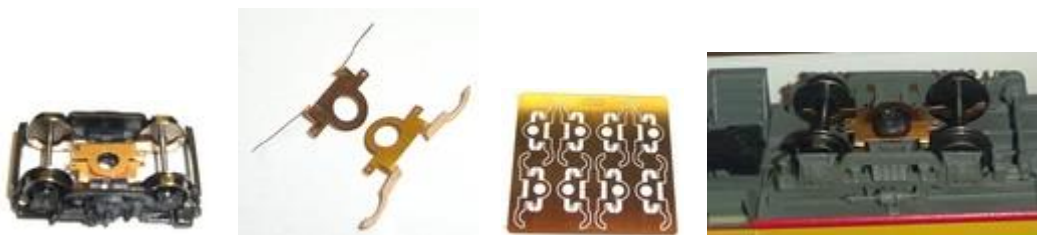

A special thanks to Max Wright of Australia for letting me share his notes, pictures and video of the "Hyperbaric" effect. It's worth a look just to see this...

Be sure to check out the [Tutorials, Tips and Tricks](#) page for more great DCC information.

SBS4DCC HO Athearn Wheel Wipers

The SBS4DCC HO Scale HO-P6W-ATH Flat Wheel Wiper is back in stock. This shipment has also been redesigned. I received information from a couple customers that the center axle was contacting the wiper wing and causing a short. Further investigation revealed there have been many design variations of this truck over the past forty-some-odd years. My original samples did not reveal this problem. A simple change to the design has eliminated any chance of this interference.

I have also changed the P4W-ATH and P6W-ATH hardware kits to include a 1/2" long 4-40 screw and 4-40 nut to replace the existing hardware. Just drill out the bolster pin, assemble the conacts, insert the screw, and secure with the jam nut. It's just easier to do it this way.

SBS4DCC N P4W-RP Wheel Wipers

The SBS4DCC N Scale P4W-RP Wheel Wiper is back in stock. This model fits Rapido and Fox Valley N Scale trucks. NOTE: this version requires a special insulator to isolate the contact from the metal screw used to secure the truck to the car body. The insulator can be made for a piece of plastic tube stock.

SBS4DCC Varnish Lighting...