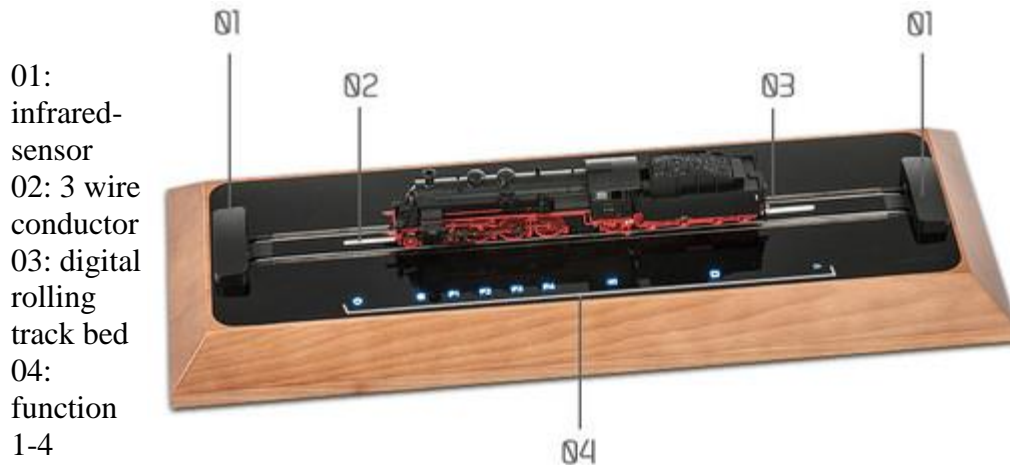

The [Z21](#) system has a ton of great features. Too many to discuss in this newsletter in fact. One really neat feature is throttle applications for your phone or tablet.

You can choose from a classic style or a really cool in-cab style that replicates the cab of a locomotive. If that wasn't enough, Roco also offers a locomotive with onboard camera that provides a live feed from your layout while you drive! Somebody put their thinking cap on for this one...

Whether you are just getting started or searching for a replacement for that tired old first generation command station, the [Z21 Digital Model Railway Control System](#) is surely worth a closer look.

Also introducing the [smartRail Digital Model Railway Display System](#).

This is the ultimate Gentleman's gift and desktop accessory. Who says work can't be fun?

The [smartRail](#) is basically model train dynamometer with an integrated [Z21](#) command station. It uses sensors at either end of the display area to keep the loco properly positioned. The unit is packaged in an attractive display that is sure to turn heads and start conversations. Plus, with the integrated [Z21](#) functionality, you can operate [smartRail](#) with your smartphone or tablet PC. Ultra modern. Ultra cool.