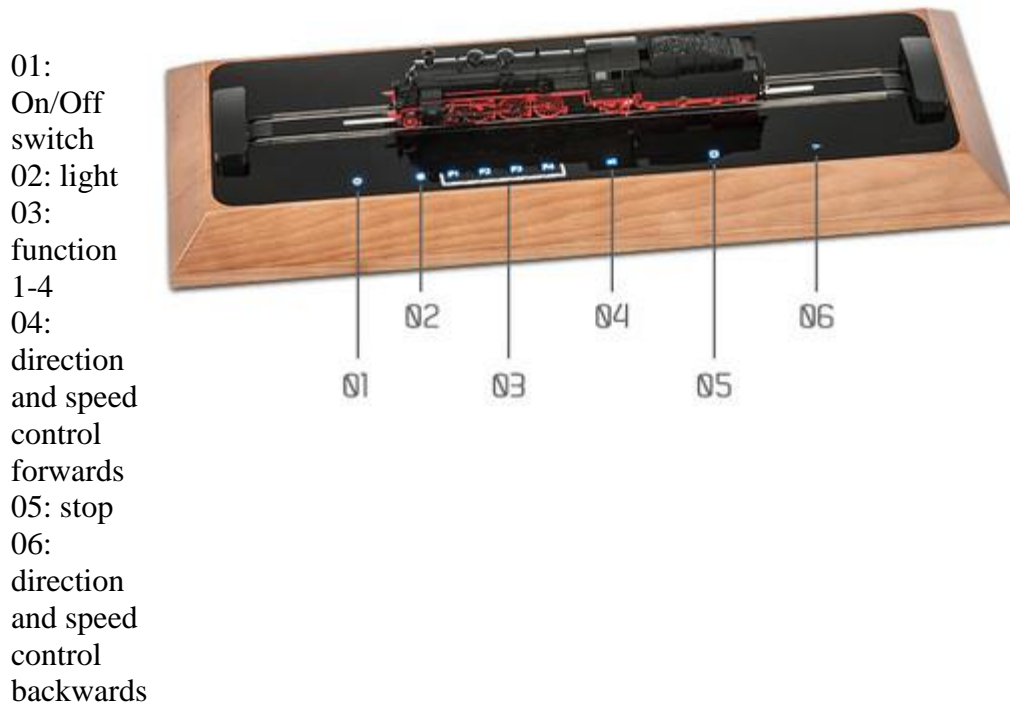

The [Z21](#) system has a ton of great features. Too many to discuss in this newsletter in fact. One really neat feature is throttle applications for your phone or tablet.

You can choose from a classic style or a really cool in-cab style that replicates the cab of a locomotive. If that wasn't enough, Roco also offers a locomotive with onboard camera that provides a live feed from your layout while you drive! Somebody put their thinking cap on for this one...

Whether you are just getting started or searching for a replacement for that tired old first generation command station, the [Z21 Digital Model Railway Control System](#) is surely worth a closer look.

Also introducing the [smartRail Digital Model Railway Display System](#).

This is the ultimate Gentleman's gift and desktop accessory. Who says work can't be fun?

The [smartRail](#) is basically model train dynamometer with an integrated [Z21](#) command station. It uses sensors at either end of the display area to keep the loco properly positioned. The unit is packaged in an attractive display that is sure to turn heads and start conversations. Plus, with the integrated [Z21](#) functionality, you can operate [smartRail](#) with your smartphone or tablet PC. Ultra modern. Ultra cool.